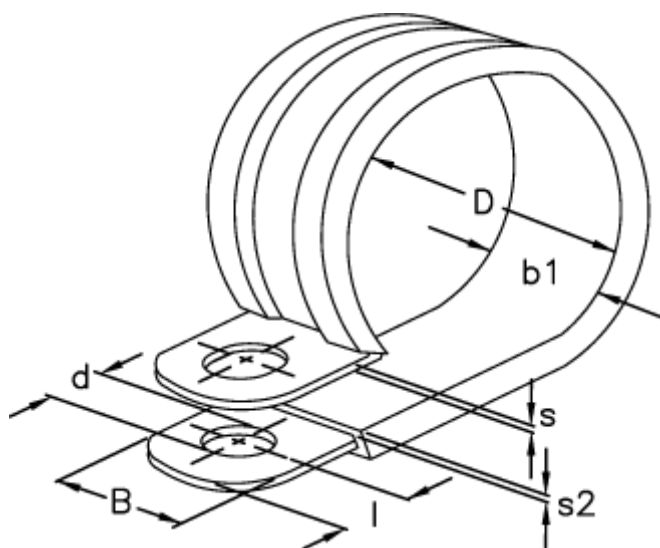

Article number: 029456112021

Description: Norma pipe retaining clip
RLGU 1. 21/12 W1

Measures

b1	= 15.0
d	= 6.4
Diameter D	= 21
l	= 6
s	= 0.8
s2	= 1.2
Width B	= 12